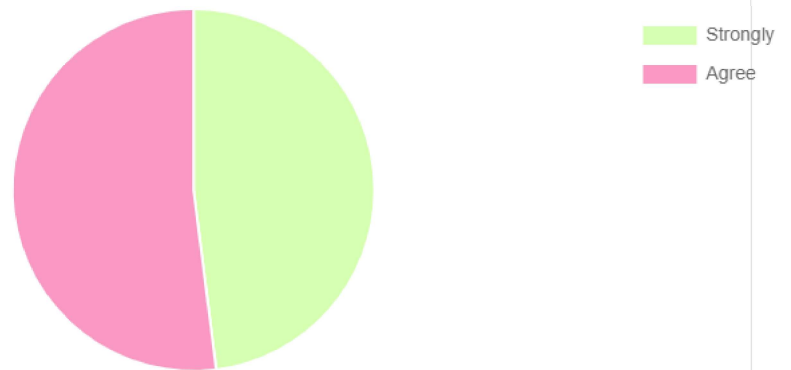

1. The courses / syllabi taught by me have a good balance between theory and application:*

ANSWERS	RESPONSES
Strongly Agree	59% 16
Agree	41% 11

27 Answered 0 Skipped

Question 2 ☰ MULTIPLE CHOICE

[Bar Chart](#) [List](#) [Pie Chart](#) [Area Chart](#) Export ▾

2. The objectives of the syllabi are well defined:*

ANSWERS	RESPONSES
Agree	52% 14
Strongly Agree	48% 13

27 Answered

0 Skipped

Dashboard

WPForms

All Forms

Entries