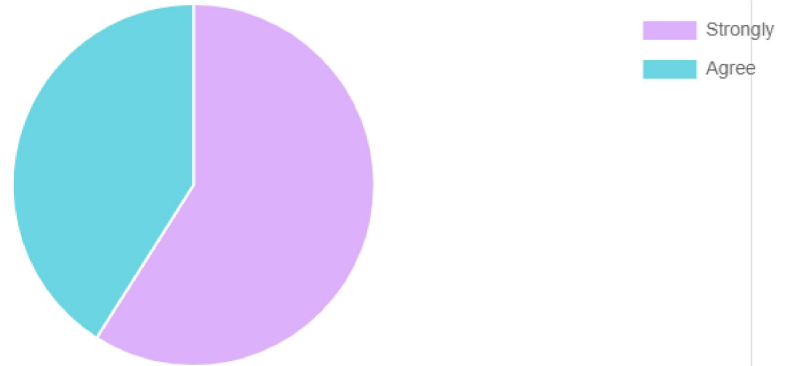

Profile

Collapse menu

SELECT FORM

Feedback from Teachers (ID #503) ▾

[Preview Form](#) [Export All \(CSV\)](#) [Print Survey Report](#)

Question 1 ☰ MULTIPLE CHOICE

[Bar Chart](#) [List](#) [Pie Chart](#) [Area Chart](#) Export ▾

1. The courses / syllabi taught by me have a good balance between theory and application:*

ANSWERS	RESPONSES
Strongly Agree	59% 16
Agree	41% 11

27 Answered 0 Skipped

Question 2 ☰ MULTIPLE CHOICE

[Bar Chart](#) [List](#) [Pie Chart](#) [Area Chart](#) Export ▾