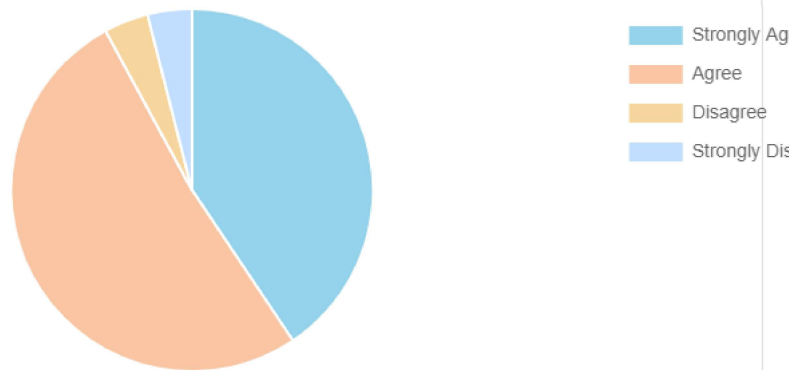

ANSWERS	RESPONSES	
Agree	56%	15
Strongly Agree	44%	12

27 Answered

0 Skipped

Question 12 ☰ MULTIPLE CHOICE

    Export ▾

12. ICT facilities in the college are adequate and satisfactory:*

ANSWERS	RESPONSES	
Agree	52%	14
Strongly Agree	41%	11
Strongly Disagree	4%	1
Disagree	4%	1